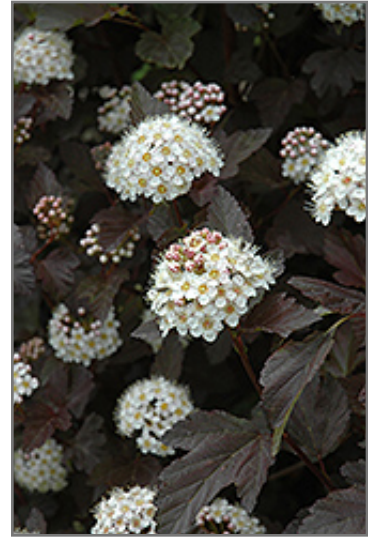

THE GLASSHOUSE

Nursery & Garden Centre Ltd.

Diablo® Ninebark* *Physocarpus opulifolius 'Monlo'*

Height: 8 feet

Spread: 8 feet

Sunlight: ○ ●

Hardiness Zone: 2b

Other Names: Eastern Ninebark

Description:

A large spreading shrub with intensely purple leaves all season long, small white flowers followed by pretty reddish fruit which show well against the foliage, and interesting peeling papery bark; extremely tough and durable, makes a superb color accent

Ornamental Features

Diablo Ninebark features showy clusters of white flowers at the ends of the branches from late spring to early summer, which emerge from distinctive pink flower buds. It has attractive deep purple deciduous foliage which emerges burgundy in spring. The serrated lobed leaves are highly ornamental and turn an outstanding red in the fall. It features abundant showy red capsules from early to mid fall. The peeling tan bark adds an interesting dimension to the landscape.

Landscape Attributes

Diablo Ninebark is a multi-stemmed deciduous shrub with an upright spreading habit of growth. Its relatively coarse texture can be used to stand it apart from other landscape plants with finer foliage.

This shrub will require occasional maintenance and upkeep, and can be pruned at anytime. It has no significant negative characteristics.

Diablo Ninebark is recommended for the following landscape applications;

Diablo Ninebark flowers
Photo courtesy of NetPS Plant Finder