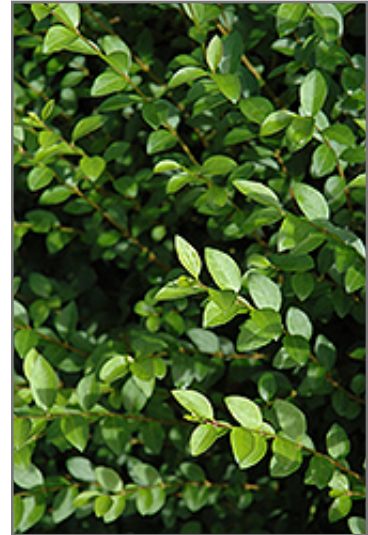

THE GLASSHOUSE

Nursery & Garden Centre Ltd.

Amur Privet *Ligustrum amurensense*

Height: 12 feet

Spread: 8 feet

Sunlight: ☐ ☒

Hardiness Zone: 5a

Description:

A common and popular shrub for use in trimmed hedges, takes pruning exceptionally well; interesting flowers (if not pruned) followed by black berries in fall; easy to grow, handles polluted city conditions well, one of the hardiest species

Ornamental Features

Amur Privet has panicles of lightly-scented creamy white flowers hanging below the branches from late spring to early summer. It has green deciduous foliage. The glossy oval leaves do not develop any appreciable fall colour.

Landscape Attributes

Amur Privet is a dense multi-stemmed deciduous shrub with an upright spreading habit of growth. Its relatively fine texture sets it apart from other landscape plants with less refined foliage.

This shrub will require occasional maintenance and upkeep, and can be pruned at anytime. It has no significant negative characteristics.

Amur Privet is recommended for the following landscape applications;

- Hedges/Screening

Planting & Growing

Amur Privet will grow to be about 12 feet tall at maturity, with a spread of 8 feet. It tends to be a little leggy, with a typical clearance of 2 feet from the ground, and is suitable for planting under power lines. It grows at a fast rate, and under ideal conditions can be expected to live for approximately 30 years.

Amur Privet foliage
Photo courtesy of NetPS Plant Finder