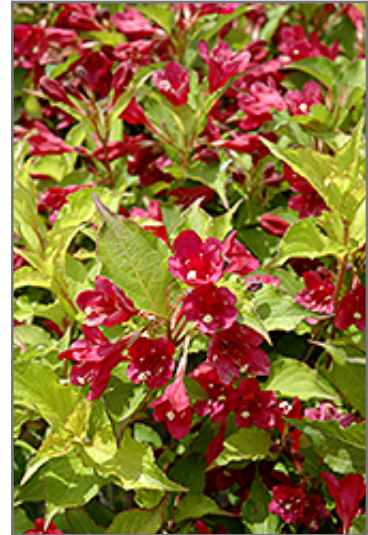

THE GLASSHOUSE

Nursery & Garden Centre Ltd.

Ghost® Weigela*

Weigela florida 'Carlton'

Height: 4 feet

Spread: 4 feet

Sunlight: ○

Hardiness Zone: 4a

Description:

This is one interesting weigela; forms a mounded shrub with foliage that starts out green then turns an iridescent butter yellow, finishing almost greenish-white in fall; long blooming ruby red trumpet-shaped flowers attract hummingbirds

Ornamental Features

Ghost Weigela features showy clusters of ruby-red trumpet-shaped flowers with creamy white anthers along the branches from late spring to mid fall. It has attractive buttery yellow deciduous foliage which emerges light green in spring. The pointy leaves are highly ornamental and turn an outstanding white in the fall. The smooth gray bark and brick red branches add an interesting dimension to the landscape.

Landscape Attributes

Ghost Weigela is a dense multi-stemmed deciduous shrub with a mounded form. Its relatively fine texture sets it apart from other landscape plants with less refined foliage.

This shrub will require occasional maintenance and upkeep, and should only be pruned after flowering to avoid removing any of the current season's flowers. It is a good choice for attracting hummingbirds to your yard. It has no significant negative characteristics.

Ghost Weigela is recommended for the following landscape applications;

Ghost Weigela flowers
Photo courtesy of NetPS Plant Finder