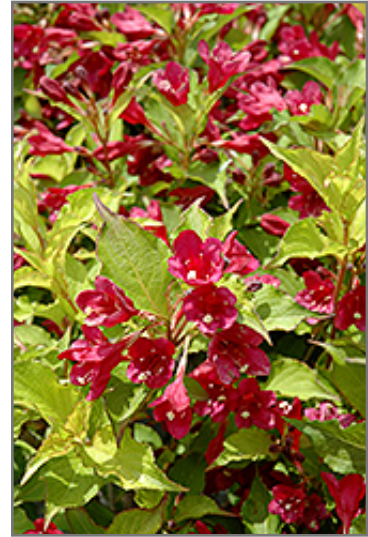

THE GLASSHOUSE

Nursery & Garden Centre Ltd.

Ghost® Weigela*

Weigela florida 'Carlton'

Height: 4 feet

Spread: 4 feet

Sunlight: ○

Hardiness Zone: 4a

Description:

This is one interesting weigela; forms a mounded shrub with foliage that starts out green then turns an iridescent butter yellow, finishing almost greenish-white in fall; long blooming ruby red trumpet-shaped flowers attract hummingbirds

Ornamental Features

Ghost Weigela features showy clusters of ruby-red trumpet-shaped flowers with creamy white anthers along the branches from late spring to mid fall. It has attractive buttery yellow deciduous foliage which emerges light green in spring. The pointy leaves are highly ornamental and turn an outstanding white in the fall. The smooth gray bark and brick red branches add an interesting dimension to the landscape.

Landscape Attributes

Ghost Weigela is a dense multi-stemmed deciduous shrub with a mounded form. Its relatively fine texture sets it apart from other landscape plants with less refined foliage.

This shrub will require occasional maintenance and upkeep, and should only be pruned after flowering to avoid removing any of the current season's flowers. It is a good choice for attracting hummingbirds to your yard. It has no significant negative characteristics.

Ghost Weigela is recommended for the following landscape applications;

Ghost Weigela flowers
Photo courtesy of NetPS Plant Finder