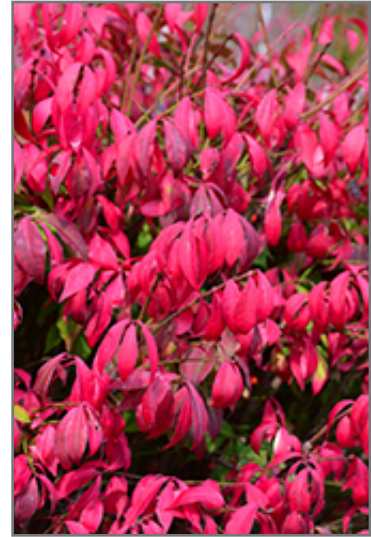

THE GLASSHOUSE

Nursery & Garden Centre Ltd.

Little Moses Burning Bush*

Euonymus alatus 'Odom'

Height: 3 feet

Spread: 3 feet

Sunlight: ○ ● ●

Hardiness Zone: 4a

Other Names: Winged Euonymus, Burningbush

Description:

One of the smallest varieties of burning bush with stunning fall color of florescent red to pink, very showy; interesting corky wings on the branches; very adaptable and versatile; ideal for all those tight spots in the garden

Ornamental Features

Little Moses Burning Bush is primarily valued in the garden for its interestingly mounded form. It has bluish-green deciduous foliage. The pointy leaves turn an outstanding crimson in the fall. It produces red capsules from early to late fall. The harvest gold stems are very effective and add winter interest.

Landscape Attributes

Little Moses Burning Bush is a dense multi-stemmed deciduous shrub with a mounded form. Its average texture blends into the landscape, but can be balanced by one or two finer or coarser trees or shrubs for an effective composition.

This is a relatively low maintenance shrub, and can be pruned at anytime. It has no significant negative characteristics.

Little Moses Burning Bush is recommended for the following landscape applications;

Little Moses Burning Bush in fall
Photo courtesy of NetPS Plant Finder